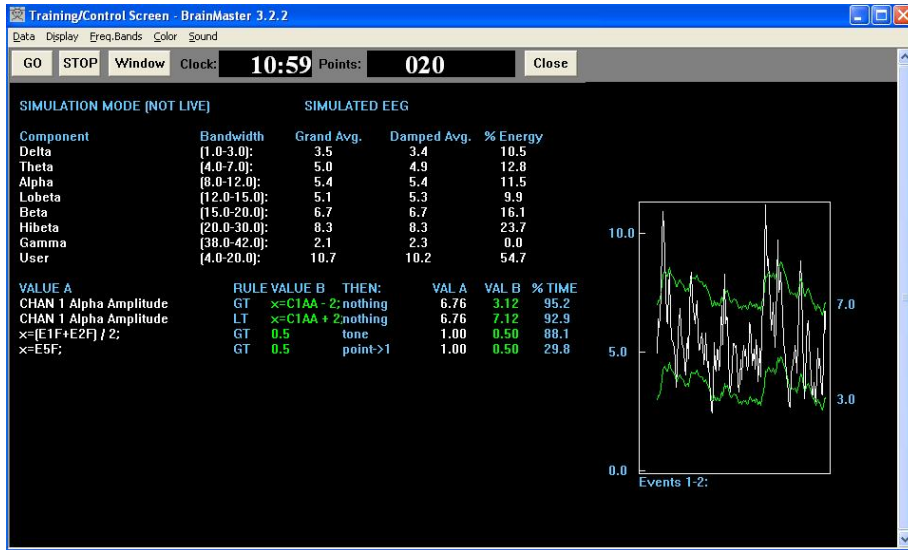

Downtraining variability of variability.

This design trains the amplitude of alpha to stay within a range of fixed size, but which “floats” to adapt to the EEG amplitude mean.

It uses the sounds, animations, DVD, and Built-in games and Flash Games, and also assigns points.