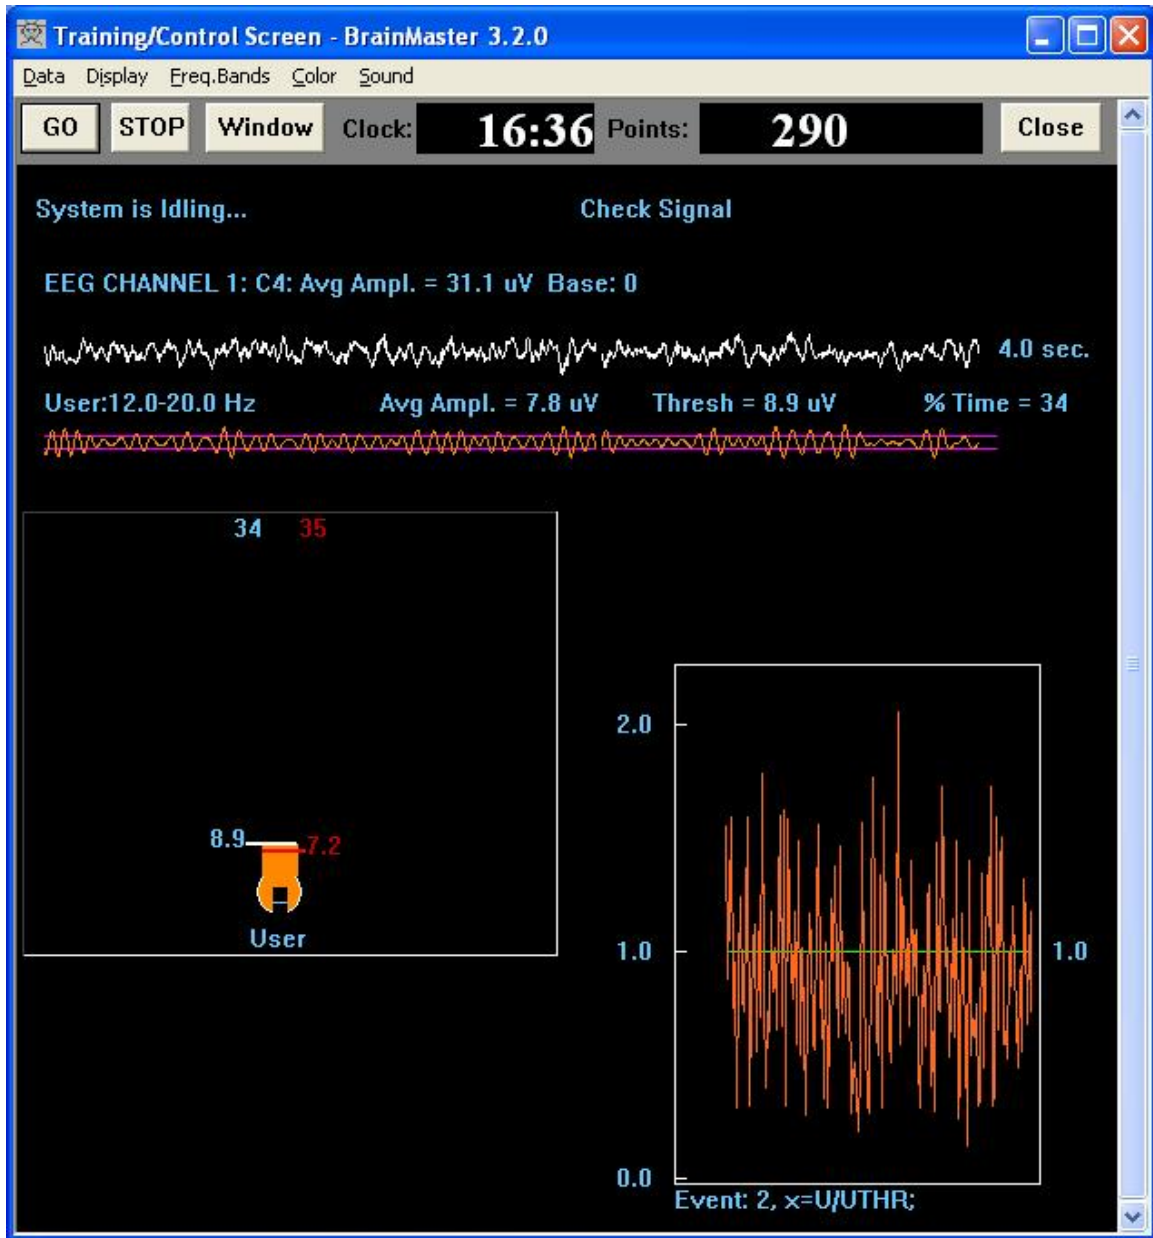

Downtraining user band (set to 12 – 20 Hz):

X