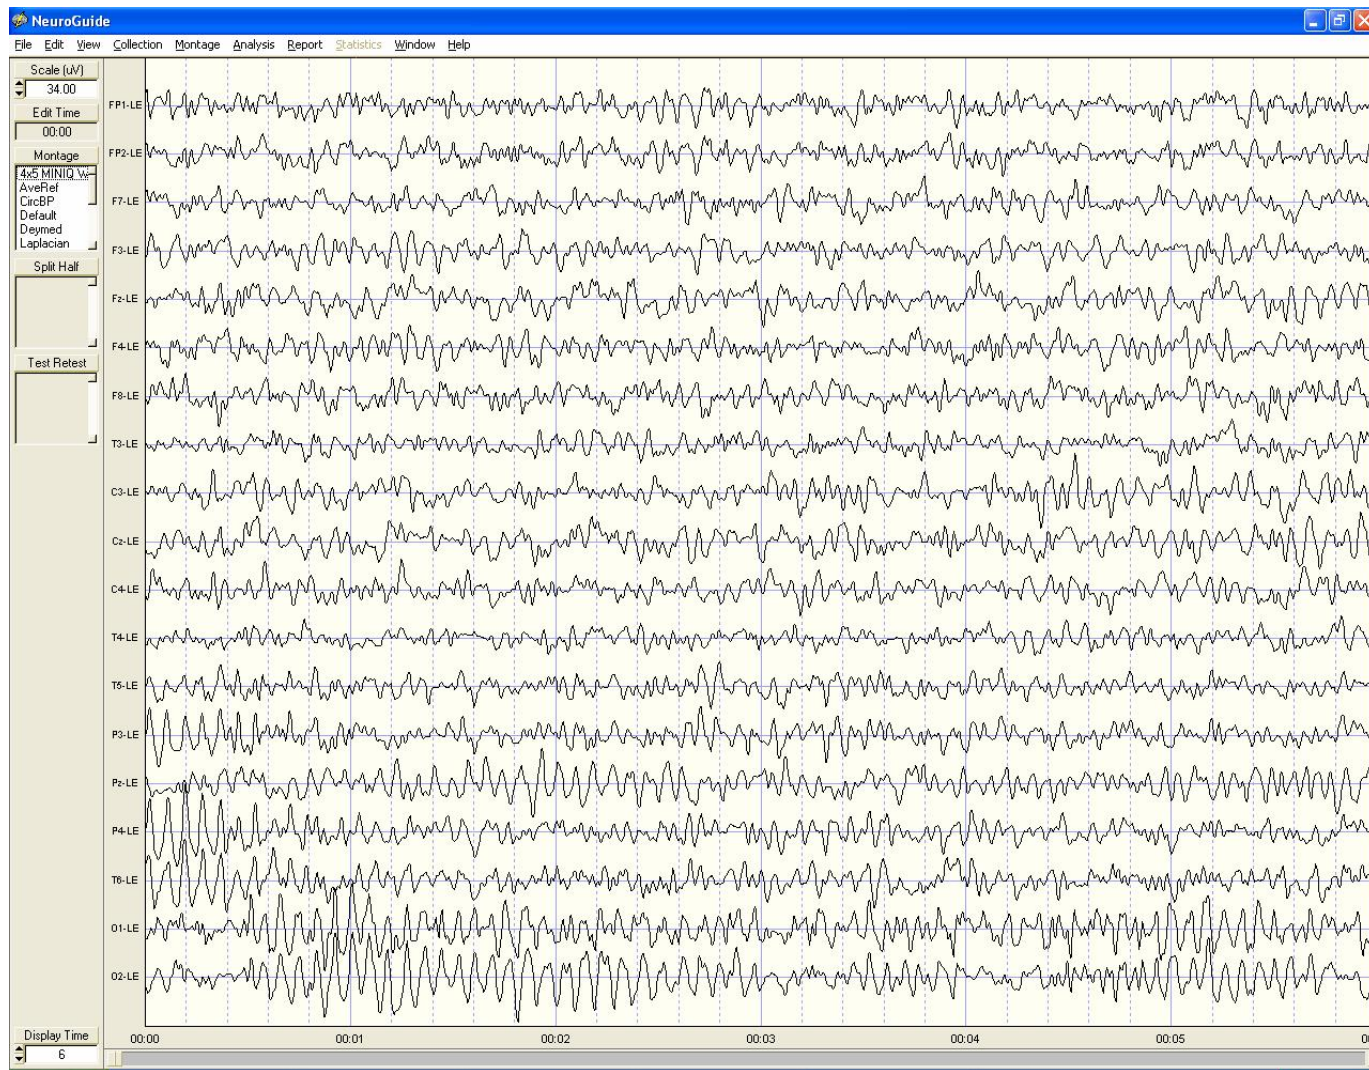

Example NeuroGuide Analysis of 19-channel Atlantis MINI-Q

Example NeuroGuide analysis of a 4x5 19-channel MINI-Q:

Example NeuroGuide Analysis of 19-channel Atlantis MINI-Q

FFT Relative Power:

Example NeuroGuide Analysis of 19-channel Atlantis MINI-Q

FFT Power Ratios:

Example NeuroGuide Analysis of 19-channel Atlantis MINI-Q

Z scored absolute power:

Example NeuroGuide Analysis of 19-channel Atlantis MINI-Q

Z scored Relative power

Example NeuroGuide Analysis of 19-channel Atlantis MINI-Q

Z Scored power ratios:

Example NeuroGuide Analysis of 19-channel Atlantis MINI-Q

Z scored fft absolute power:

Z scored absolute power (cont'd)

Example NeuroGuide Analysis of 19-channel Atlantis MINI-Q

Z scored fft relative power