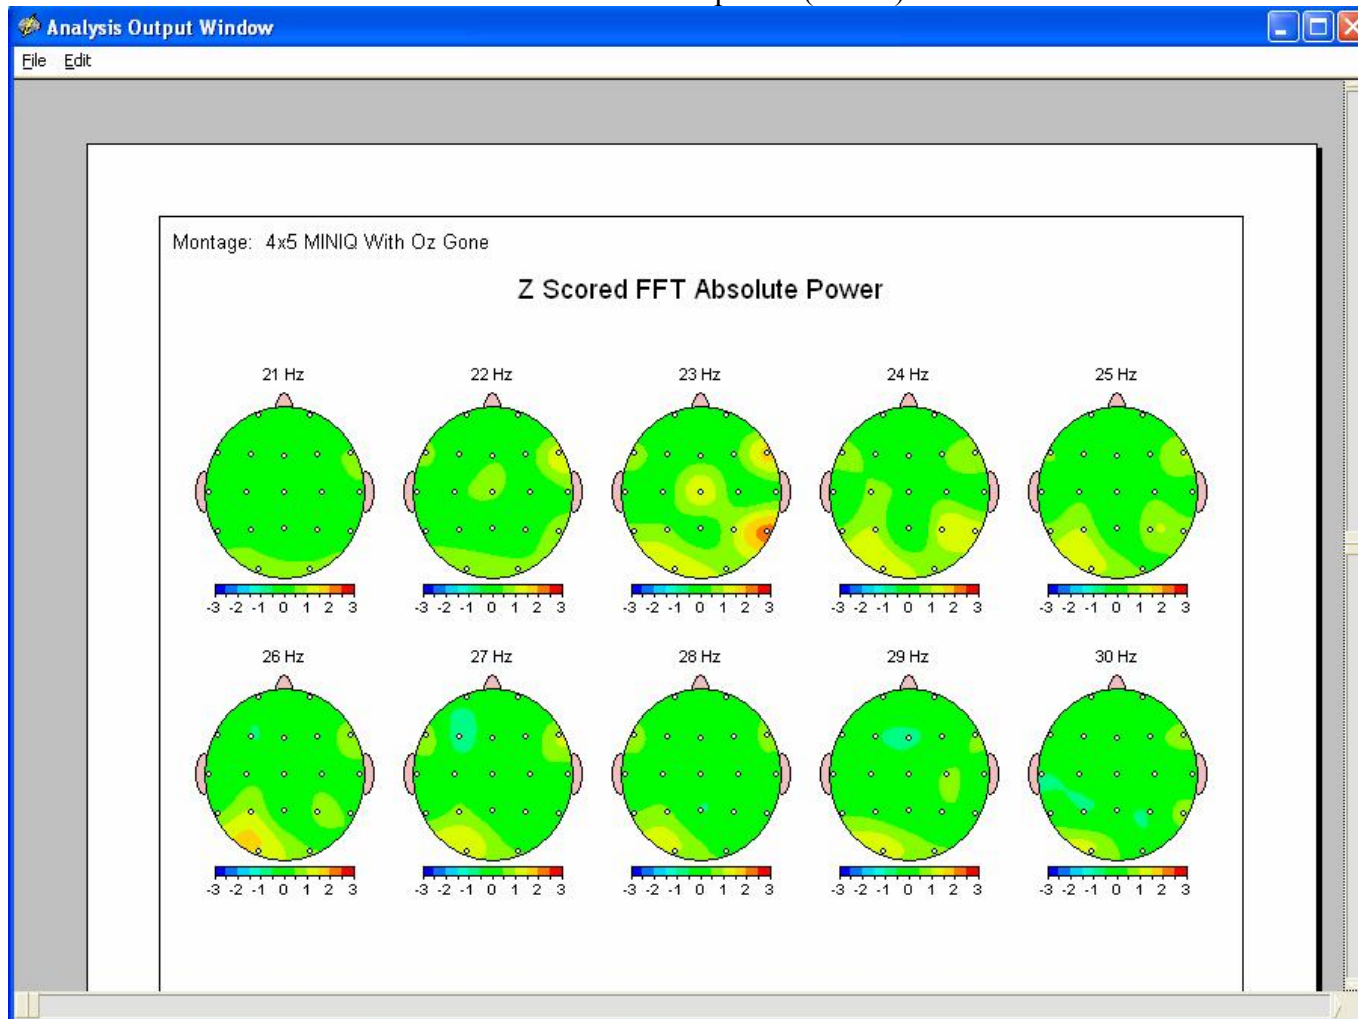

FFT Power Ratios:

Example NeuroGuide Analysis of 19-channel Atlantis MINI-Q

Z scored absolute power:

Example NeuroGuide Analysis of 19-channel Atlantis MINI-Q

Z scored Relative power

Example NeuroGuide Analysis of 19-channel Atlantis MINI-Q

Z Scored power ratios:

Example NeuroGuide Analysis of 19-channel Atlantis MINI-Q

Z scored fft absolute power:

Z scored absolute power (cont'd)

Example NeuroGuide Analysis of 19-channel Atlantis MINI-Q

Z scored fft relative power

Z scored fft relative power (cont'd)