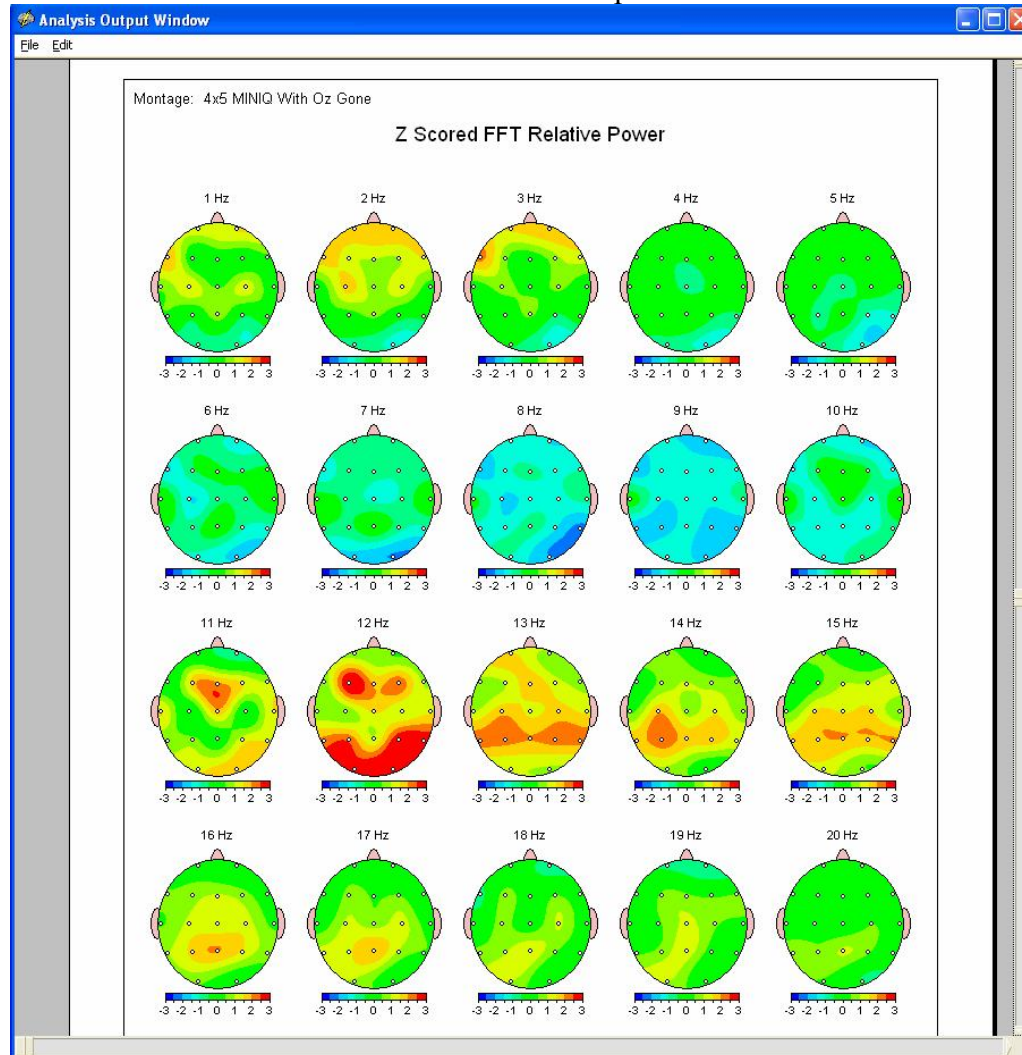

FFT Power Ratios:

Example NeuroGuide Analysis of 19-channel Atlantis MINI-Q

Z scored absolute power:

Example NeuroGuide Analysis of 19-channel Atlantis MINI-Q

Z scored Relative power

Example NeuroGuide Analysis of 19-channel Atlantis MINI-Q

Z Scored power ratios:

Example NeuroGuide Analysis of 19-channel Atlantis MINI-Q

Z scored fft absolute power:

Z scored absolute power (cont'd)

Example NeuroGuide Analysis of 19-channel Atlantis MINI-Q

Z scored fft relative power