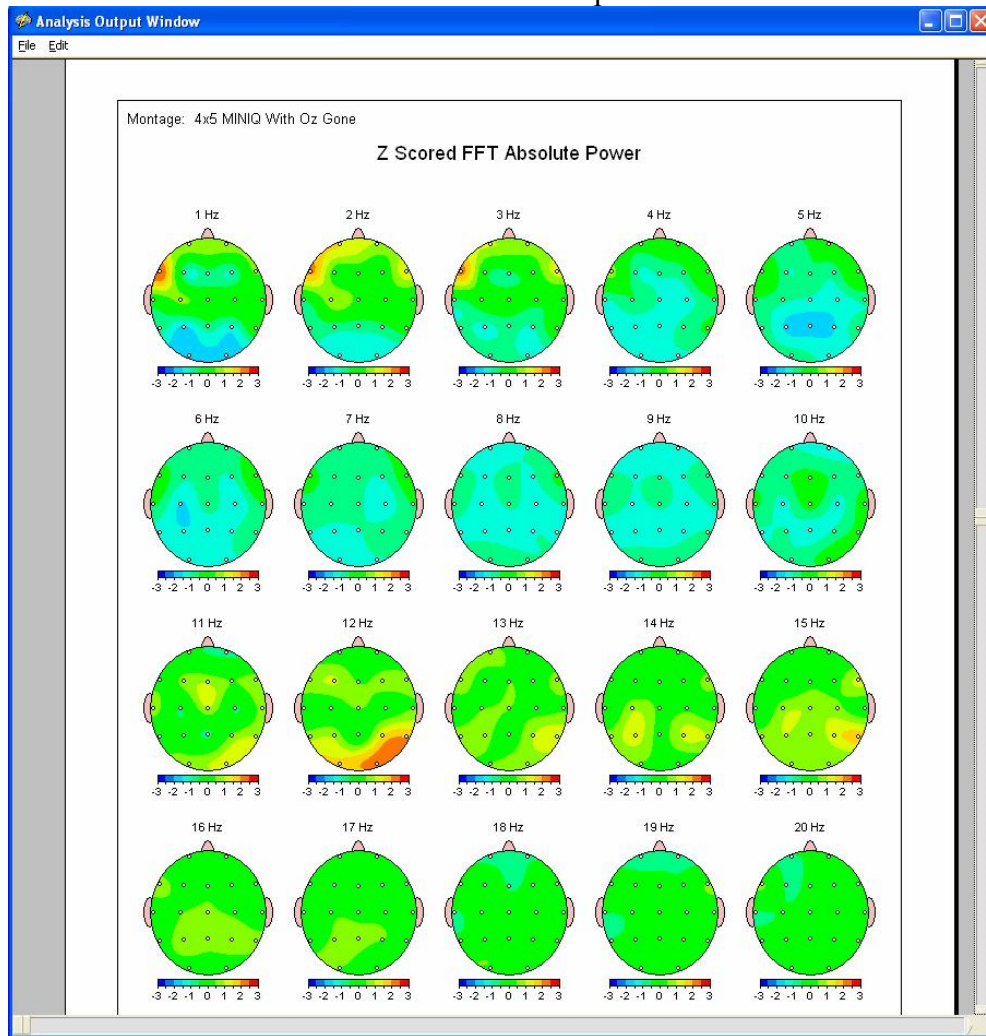

Example NeuroGuide Analysis of 19-channel Atlantis MINI-Q

Example NeuroGuide analysis of a 4x5 19-channel MINI-Q:

Example NeuroGuide Analysis of 19-channel Atlantis MINI-Q

FFT Relative Power:

Example NeuroGuide Analysis of 19-channel Atlantis MINI-Q

FFT Power Ratios:

Example NeuroGuide Analysis of 19-channel Atlantis MINI-Q

Z scored absolute power:

Example NeuroGuide Analysis of 19-channel Atlantis MINI-Q

Z scored Relative power

Example NeuroGuide Analysis of 19-channel Atlantis MINI-Q

Z Scored power ratios:

Example NeuroGuide Analysis of 19-channel Atlantis MINI-Q

Z scored fft absolute power:

Z scored absolute power (cont'd)

Example NeuroGuide Analysis of 19-channel Atlantis MINI-Q

Z scored fft relative power