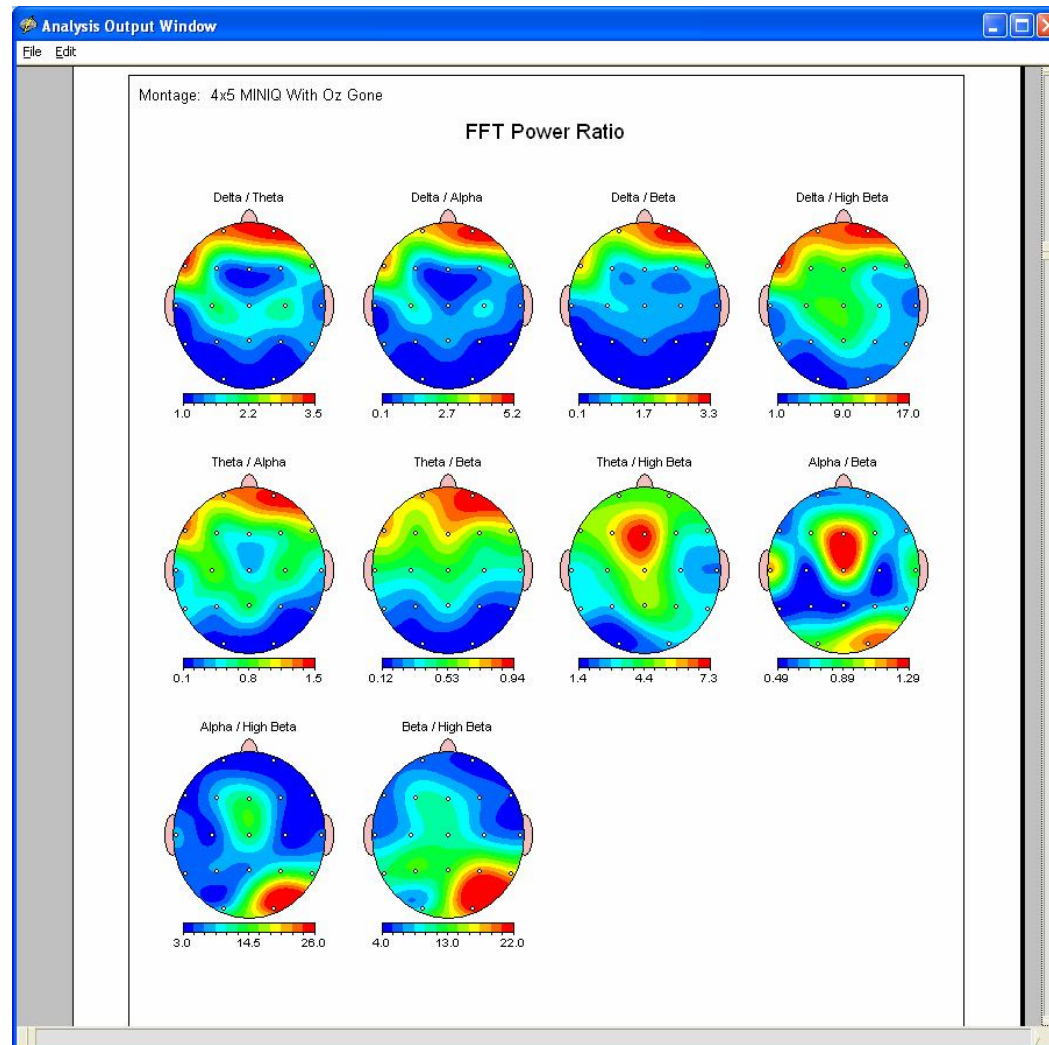

Example NeuroGuide Analysis of 19-channel Atlantis MINI-Q

Example NeuroGuide analysis of a 4x5 19-channel MINI-Q:

Example NeuroGuide Analysis of 19-channel Atlantis MINI-Q

FFT Relative Power:

Example NeuroGuide Analysis of 19-channel Atlantis MINI-Q

FFT Power Ratios:

Example NeuroGuide Analysis of 19-channel Atlantis MINI-Q

Z scored absolute power:

Example NeuroGuide Analysis of 19-channel Atlantis MINI-Q

Z scored Relative power

Example NeuroGuide Analysis of 19-channel Atlantis MINI-Q

Z Scored power ratios:

Example NeuroGuide Analysis of 19-channel Atlantis MINI-Q

Z scored fft absolute power:

Z scored absolute power (cont'd)

Example NeuroGuide Analysis of 19-channel Atlantis MINI-Q

Z scored fft relative power