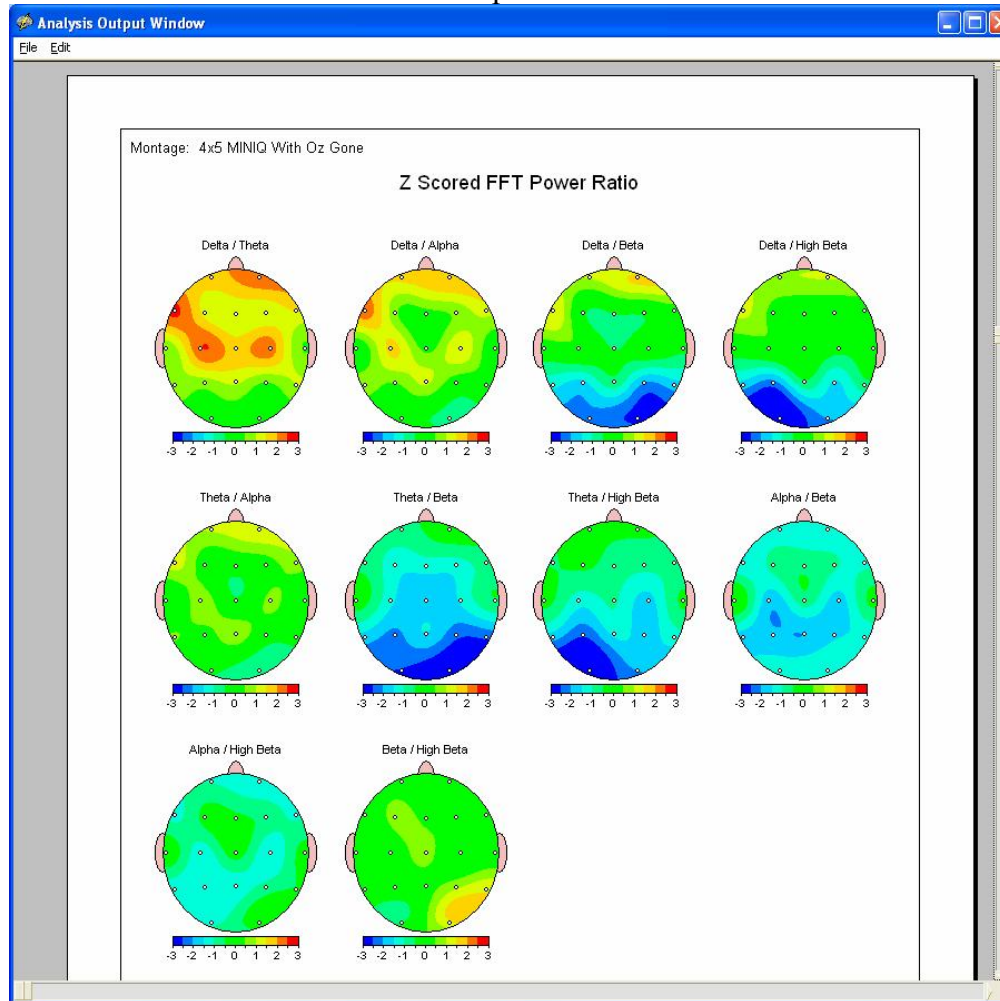

FFT Power Ratios:

Example NeuroGuide Analysis of 19-channel Atlantis MINI-Q

Z scored absolute power:

Example NeuroGuide Analysis of 19-channel Atlantis MINI-Q

Z scored Relative power

Example NeuroGuide Analysis of 19-channel Atlantis MINI-Q

Z Scored power ratios:

Example NeuroGuide Analysis of 19-channel Atlantis MINI-Q

Z scored fft absolute power:

Z scored absolute power (cont'd)

Example NeuroGuide Analysis of 19-channel Atlantis MINI-Q

Z scored fft relative power