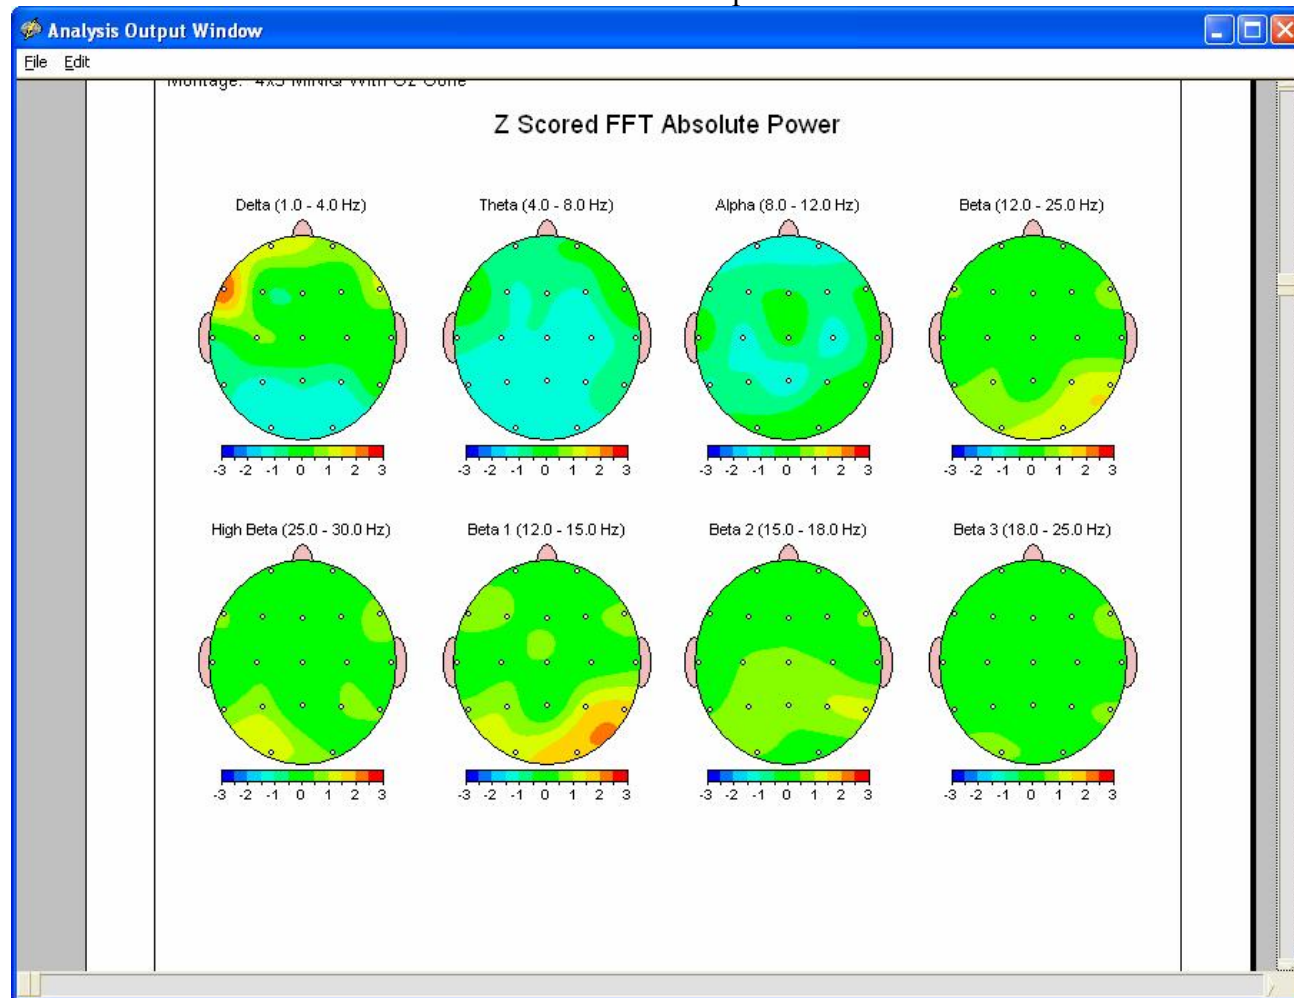

Example NeuroGuide Analysis of 19-channel Atlantis MINI-Q

Example NeuroGuide analysis of a 4x5 19-channel MINI-Q:

Example NeuroGuide Analysis of 19-channel Atlantis MINI-Q

FFT Relative Power:

Example NeuroGuide Analysis of 19-channel Atlantis MINI-Q

FFT Power Ratios:

Example NeuroGuide Analysis of 19-channel Atlantis MINI-Q

Z scored absolute power:

Example NeuroGuide Analysis of 19-channel Atlantis MINI-Q

Z scored Relative power

Example NeuroGuide Analysis of 19-channel Atlantis MINI-Q

Z Scored power ratios:

Example NeuroGuide Analysis of 19-channel Atlantis MINI-Q

Z scored fft absolute power:

Z scored absolute power (cont'd)

Example NeuroGuide Analysis of 19-channel Atlantis MINI-Q

Z scored fft relative power