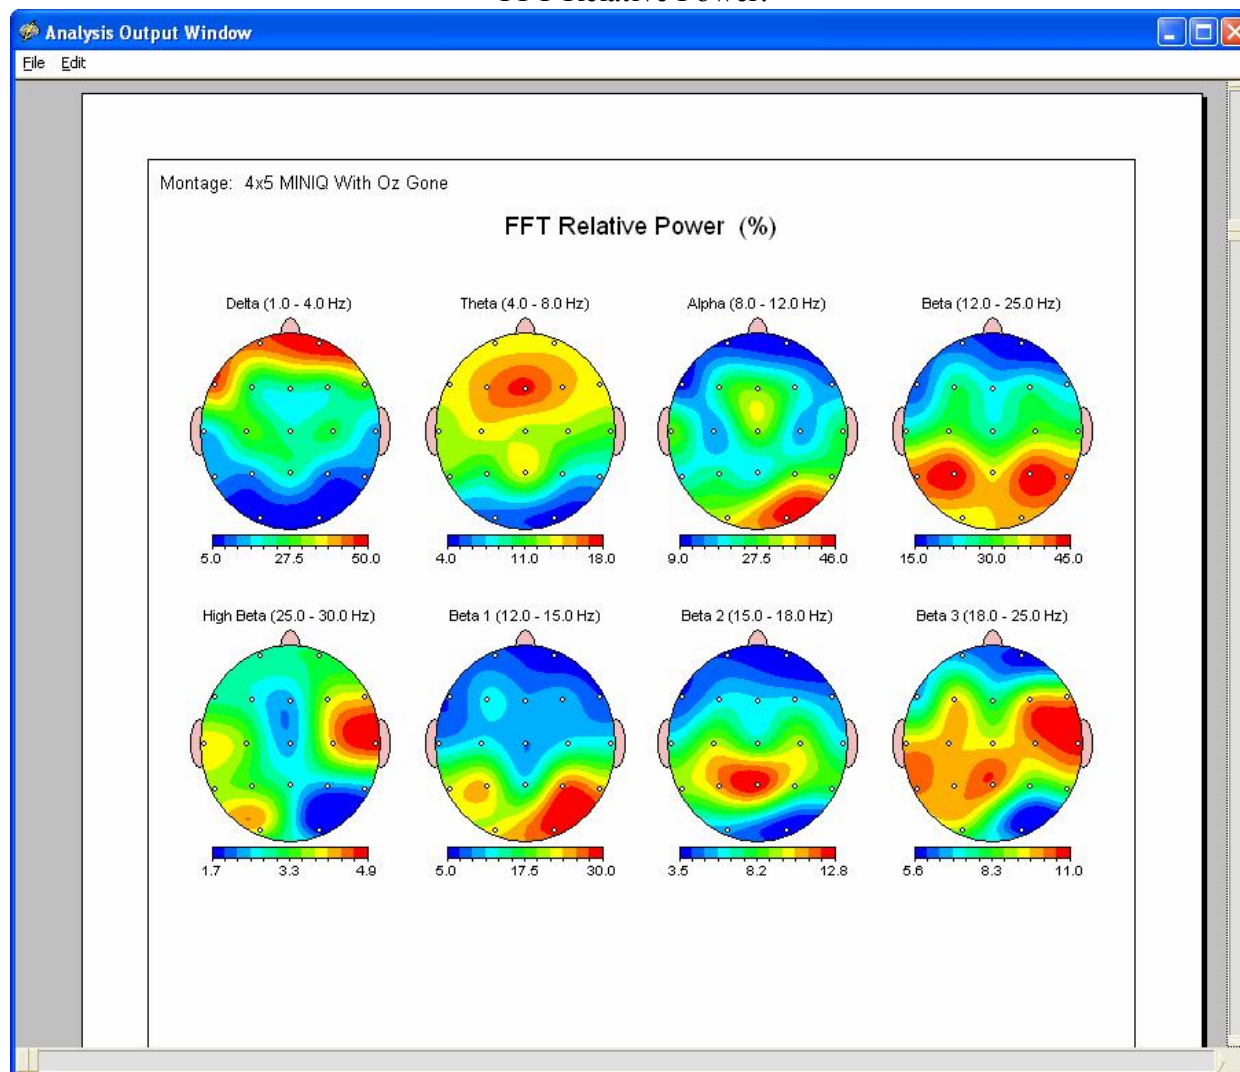

Example NeuroGuide Analysis of 19-channel Atlantis MINI-Q

Example NeuroGuide analysis of a 4x5 19-channel MINI-Q:

Example NeuroGuide Analysis of 19-channel Atlantis MINI-Q

FFT Relative Power:

Example NeuroGuide Analysis of 19-channel Atlantis MINI-Q

FFT Power Ratios:

Example NeuroGuide Analysis of 19-channel Atlantis MINI-Q

Z scored absolute power:

Example NeuroGuide Analysis of 19-channel Atlantis MINI-Q

Z scored Relative power

Example NeuroGuide Analysis of 19-channel Atlantis MINI-Q

Z Scored power ratios:

Example NeuroGuide Analysis of 19-channel Atlantis MINI-Q

Z scored fft absolute power:

Z scored absolute power (cont'd)

Example NeuroGuide Analysis of 19-channel Atlantis MINI-Q

Z scored fft relative power