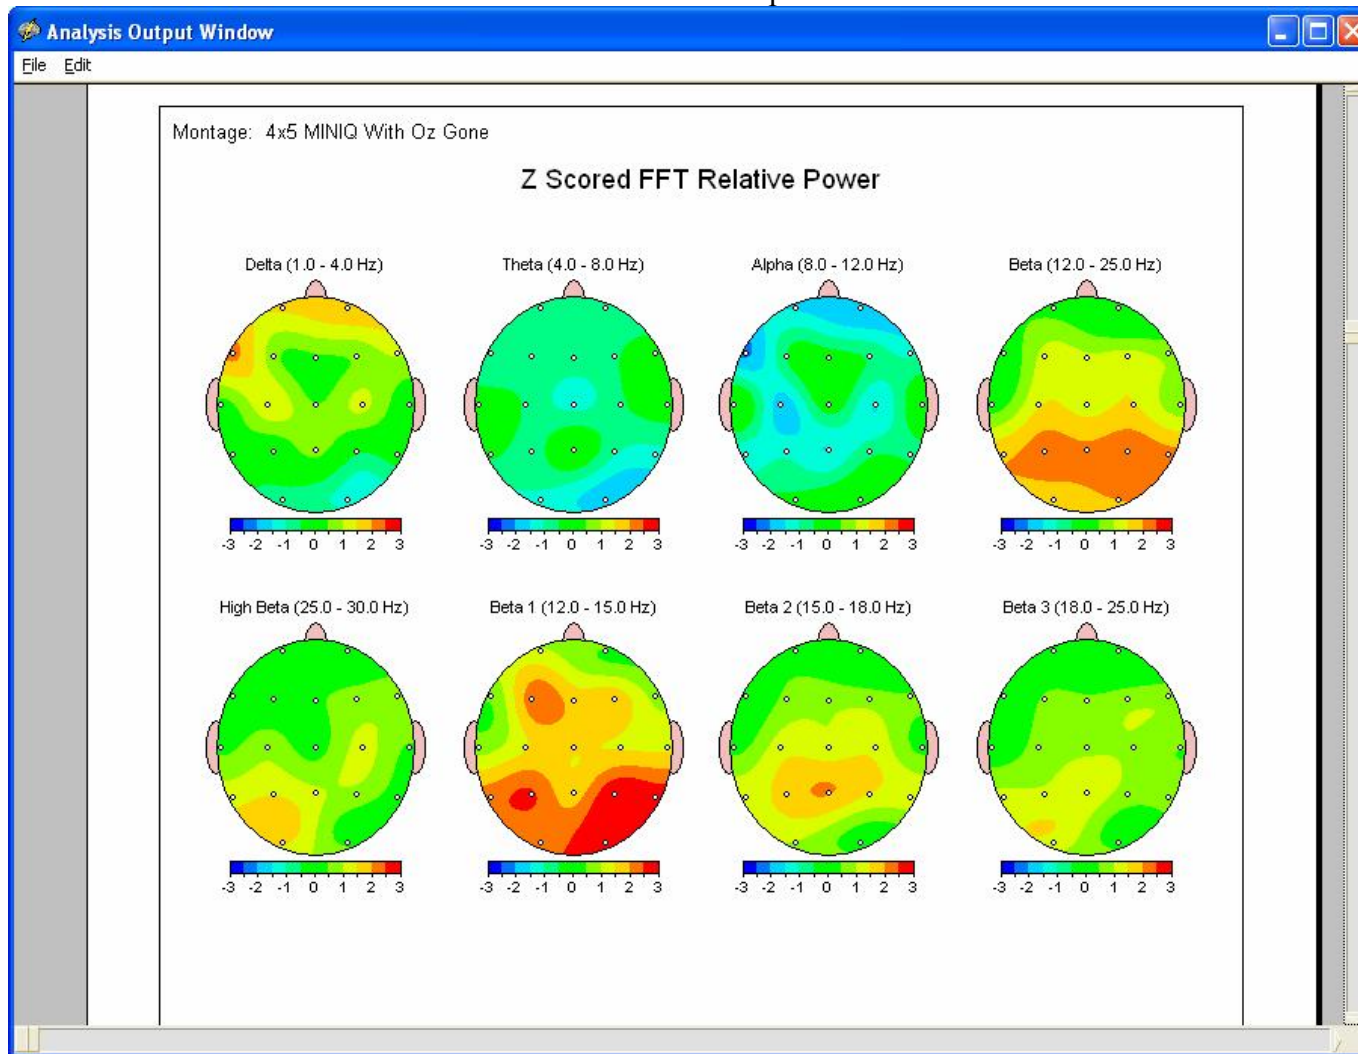

Example NeuroGuide Analysis of 19-channel Atlantis MINI-Q

Example NeuroGuide analysis of a 4x5 19-channel MINI-Q:

Example NeuroGuide Analysis of 19-channel Atlantis MINI-Q

FFT Relative Power:

Example NeuroGuide Analysis of 19-channel Atlantis MINI-Q

FFT Power Ratios:

Example NeuroGuide Analysis of 19-channel Atlantis MINI-Q

Z scored absolute power:

Example NeuroGuide Analysis of 19-channel Atlantis MINI-Q

Z scored Relative power

Example NeuroGuide Analysis of 19-channel Atlantis MINI-Q

Z Scored power ratios:

Example NeuroGuide Analysis of 19-channel Atlantis MINI-Q

Z scored fft absolute power:

Z scored absolute power (cont'd)

Example NeuroGuide Analysis of 19-channel Atlantis MINI-Q

Z scored fft relative power