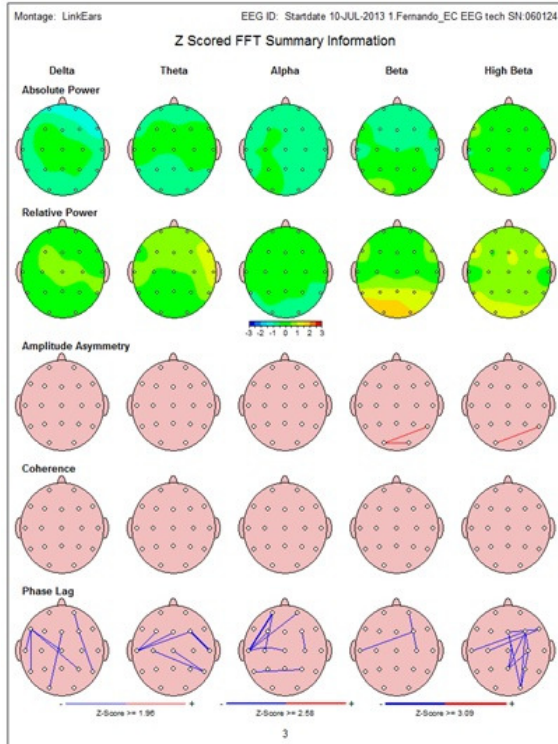

8-18-2013: Bill Brubaker recently offered to compare the Discovery 24E with the BrainAvatar software with a current Mitsar amplifier and WinEEG. Recordings were taken sequentially, not simultaneously. The following images show the excellent agreement between the two.

Eyes Closed

Eyes Open: