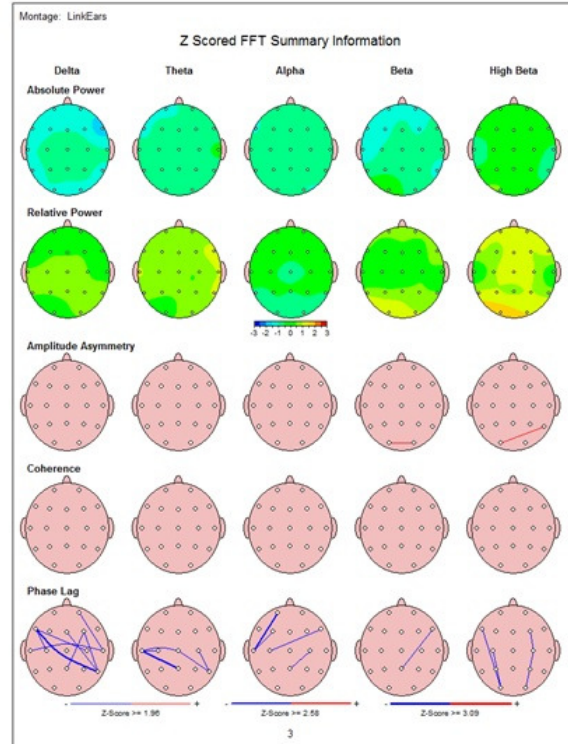

8-18-2013: Bill Brubaker recently offered to compare the Discovery 24E with the BrainAvatar software with a current Mitsar amplifier and WinEEG. Recordings were taken sequentially, not simultaneously. The following images show the excellent agreement between the two.

Eyes Closed

Eyes Open: